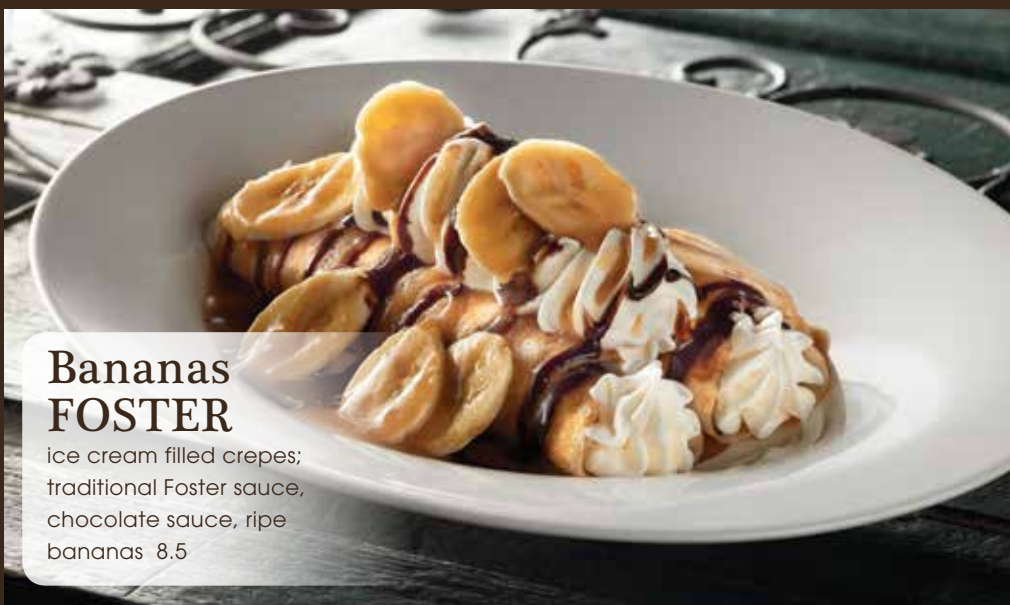

SWEETS & COFFEE

Blueberry CHEESECAKE

New York style cheesecake,
blueberry compote 8

Bananas FOSTER

ice cream filled crepes;
traditional Foster sauce,
chocolate sauce, ripe
bananas 8.5

Cinnamon BREAD PUDDING

à la mode with Foster
and vanilla sauce 8.3

Triple CHOCOLATE CAKE

decadent white and dark
chocolate ganache layers, rich
chocolate sauce,
whipped topping, nuts 8.9

SWEETS & COFFEE

Crème BRÛLÉE

rich custard topped with a caramelized sugar crust; seasonal fruit 7.3

Key Lime PIE

a Florida tradition, graham cracker crust, whipped topping 7.3

Coffee

Millionaire

Baileys Irish Cream, Frangelico Hazelnut Liqueur, Kahlúa Coffee Liqueur 9

Keoke

Brandy, Kahlúa Coffee Liqueur, whipped topping 8